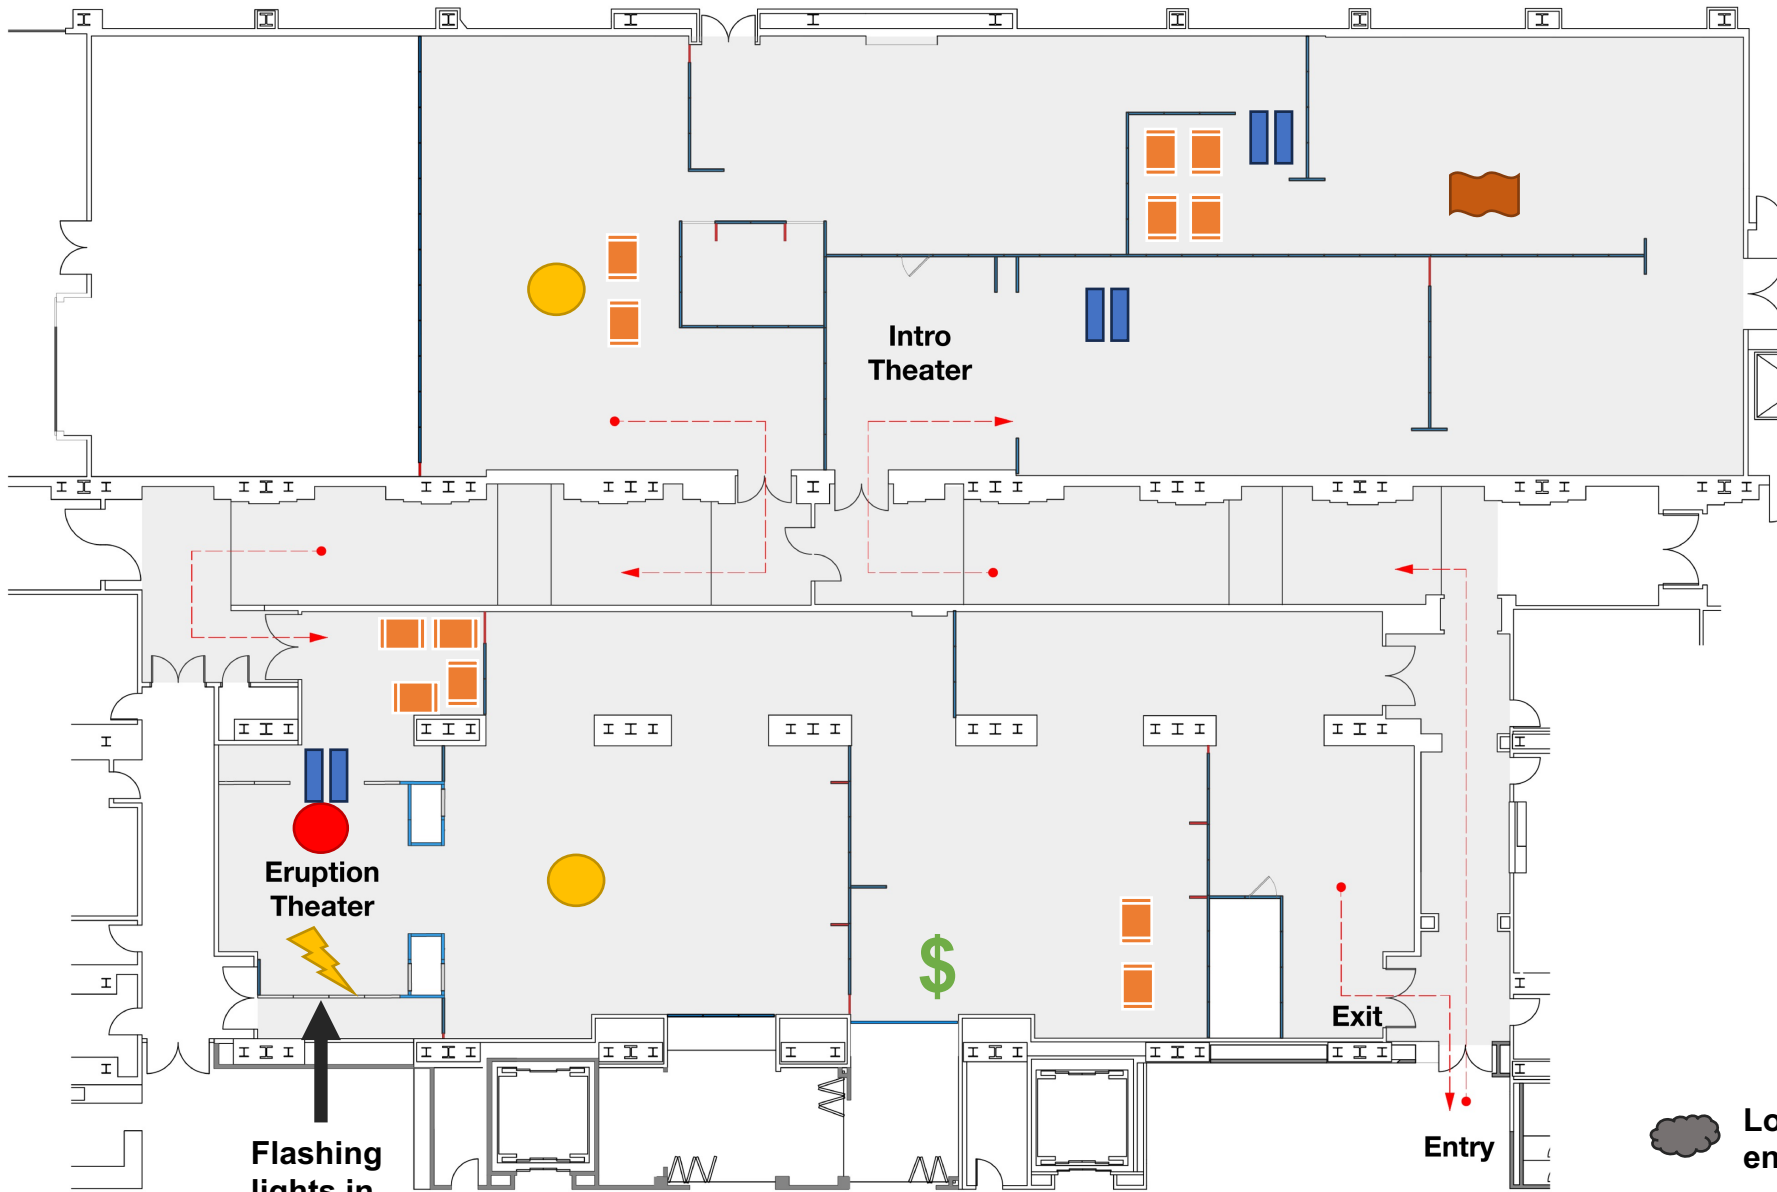

Cincinnati
Museum Center

POMPEII: The Exhibition **Sensory Map**

2.2.2024

-  = Quieter
-  = Moderately loud
-  = Extremely loud & crowded
-  = Depends on program/exhibit
-  = Natural lighting
-  = Low/dark lighting
-  = Fluorescent lighting
-  = Uneven flooring
-  = Narrow pathway
-  = Flashing lights
-  = Additional purchase required
-  = Benches/seating

Flashing lights in Eruption Theater.

 Low light throughout entire exhibit.

Cincinnati
Museum Center

Thank you

cincymuseum.org/accessibility

accessibility@cincymuseum.org