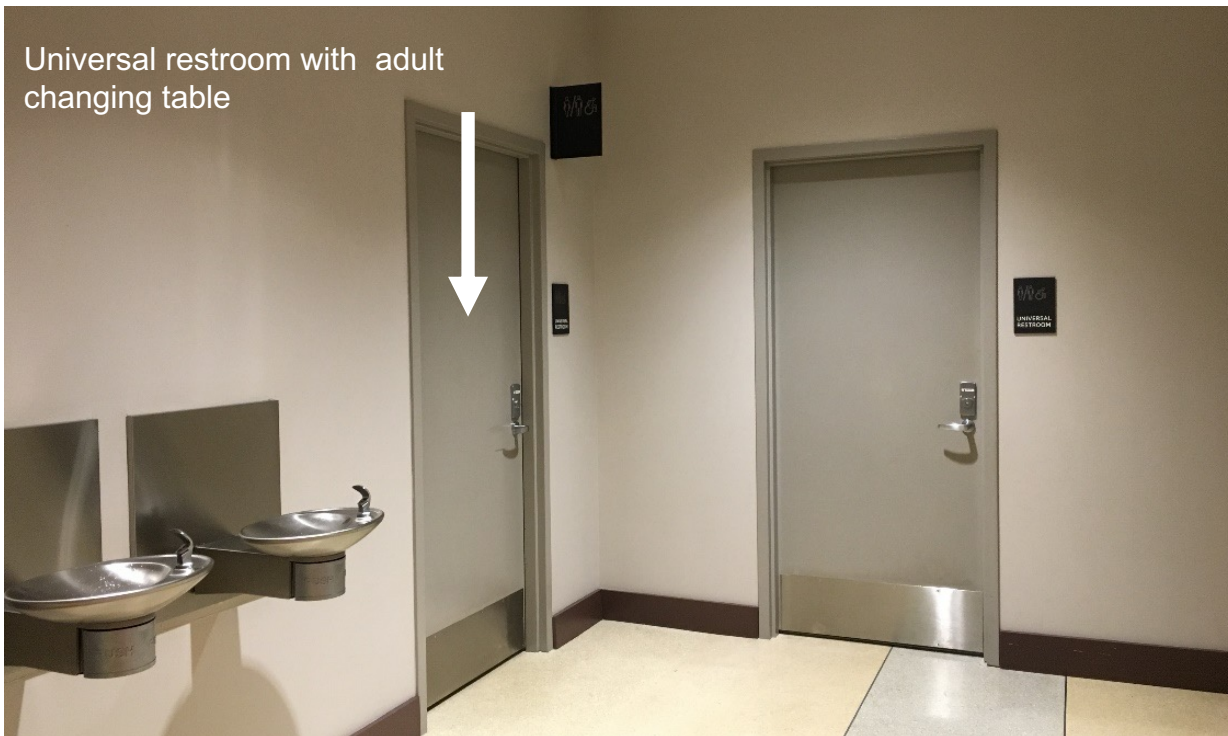

Concourse Level Restrooms